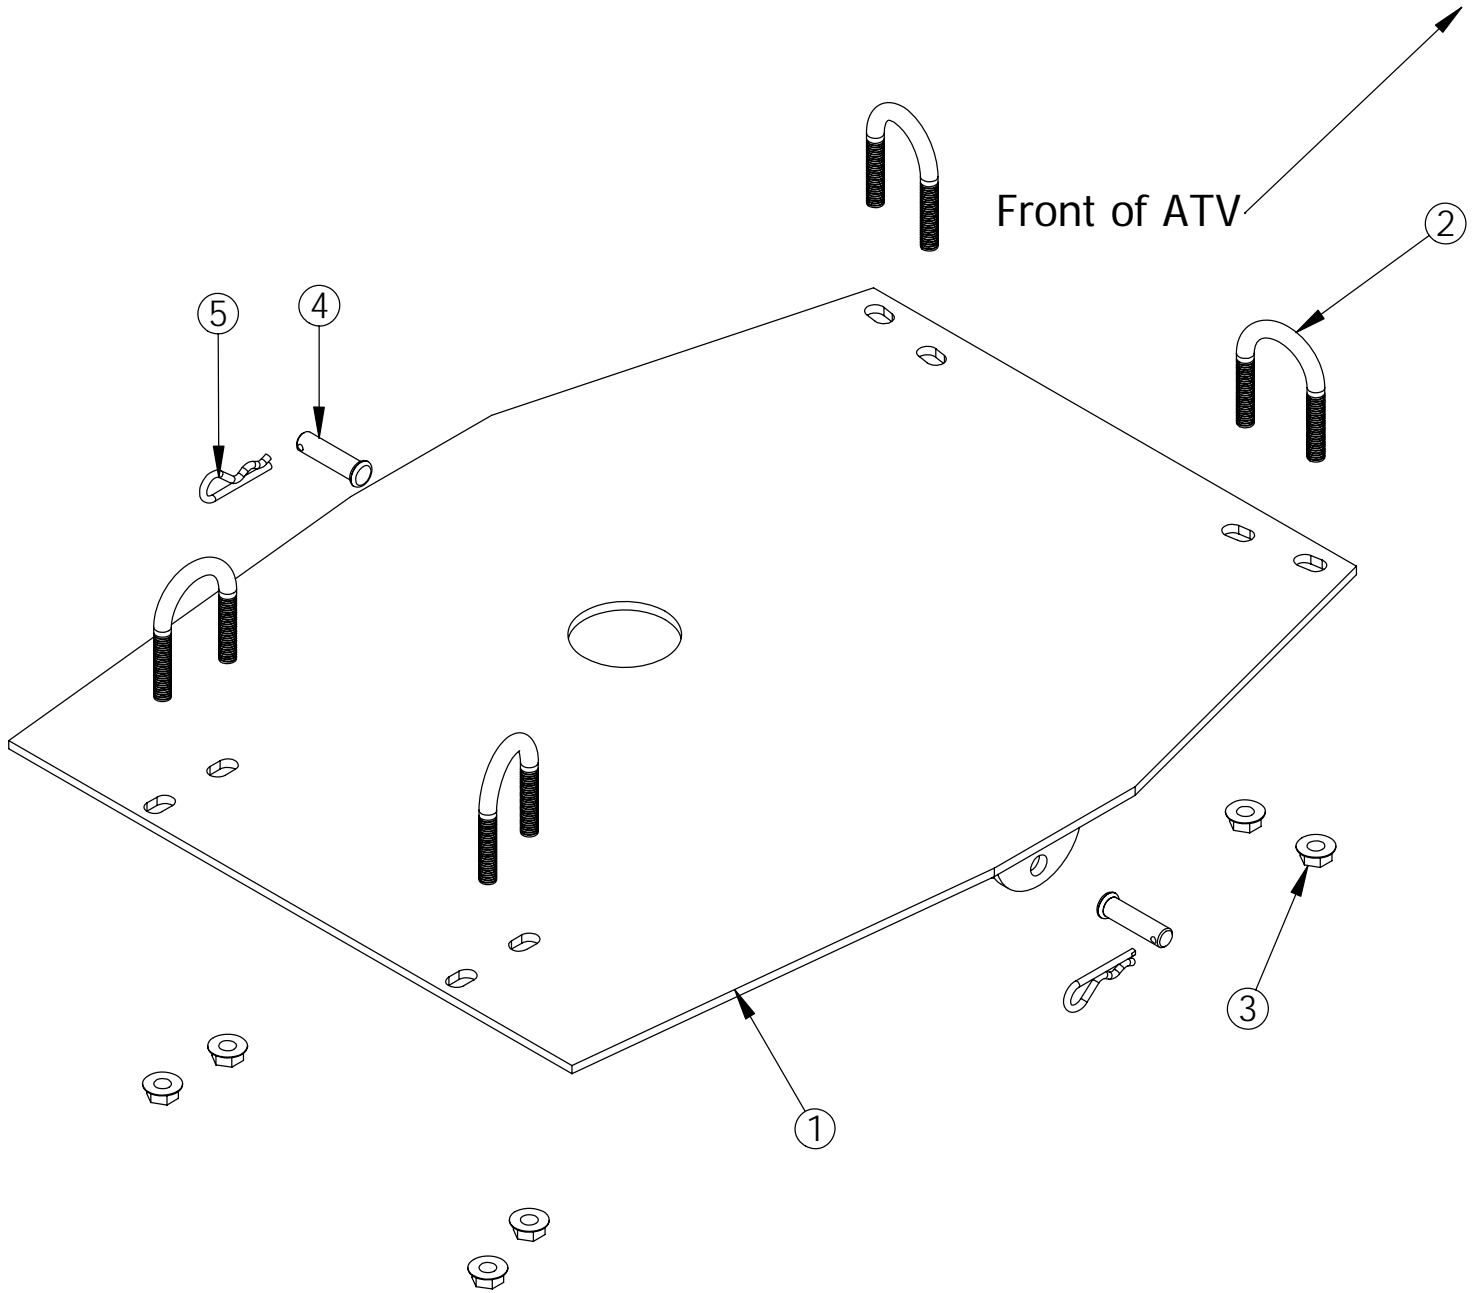

SNOW PLOW

ENCLOSED IN THIS KIT IS THE

ATTACHING HARDWARE KIT

TO HAVE A COMPLETE PLOW ASSEMBLY, YOU MUST HAVE AT LEAST FOUR BOXES:

- 1. MODEL SPECIFIC ATTACHING HARDWARE KIT: TO ATTACH THE UNIVERSAL PUSH TUBE TO ATV.**
- 2. UNIVERSAL PUSH TUBE**
- 3. BLADE OF YOUR CHOICE (COLOR, STYLE, & SIZE)**
- 4. YOUR CHOICE OF BLADE LIFT METHODS,**
 - a. UNIVERSAL MANUAL LIFT: #15-0015**
 - b. ELECTRIC BLADE LIFT**
 - c. USE YOUR WINCH TO RAISE AND LOWER YOUR BLADE.**

FOR SERVICE OR TECHNICAL SUPPORT CALL 1-800-841-2222

Model Number 15-1580 Parts List

ITEM NO.	QTY.	PART NO.	DESCRIPTION
1	1	CYC4308	Blade Mount
2	4	PUR1427	5/16" x 1-3/8" x 2" U-Bolt
3	8	PUR1274	5/16" Flange Nylock Nut
4	2	PUR1209	Clevis Pin .375 x 1.375 Yellow Zinc
5	2	PUR1249	#3 Hair Pin Yellow

All directions referring to the right and the left are when the operator is sitting on the ATV.

Model Number 15-1580 Attaching Bracket Installation Instructions

1. Remove existing skid plate from the bottom of the ATV.
2. Center the blade mount under the ATV between the two foot pegs. (See pictures below).
3. Attach the blade mount to the ATV's tube frame with four 5/16" x 1-3/8" x 2" U-bolts provided with this kit. (See pictures below).