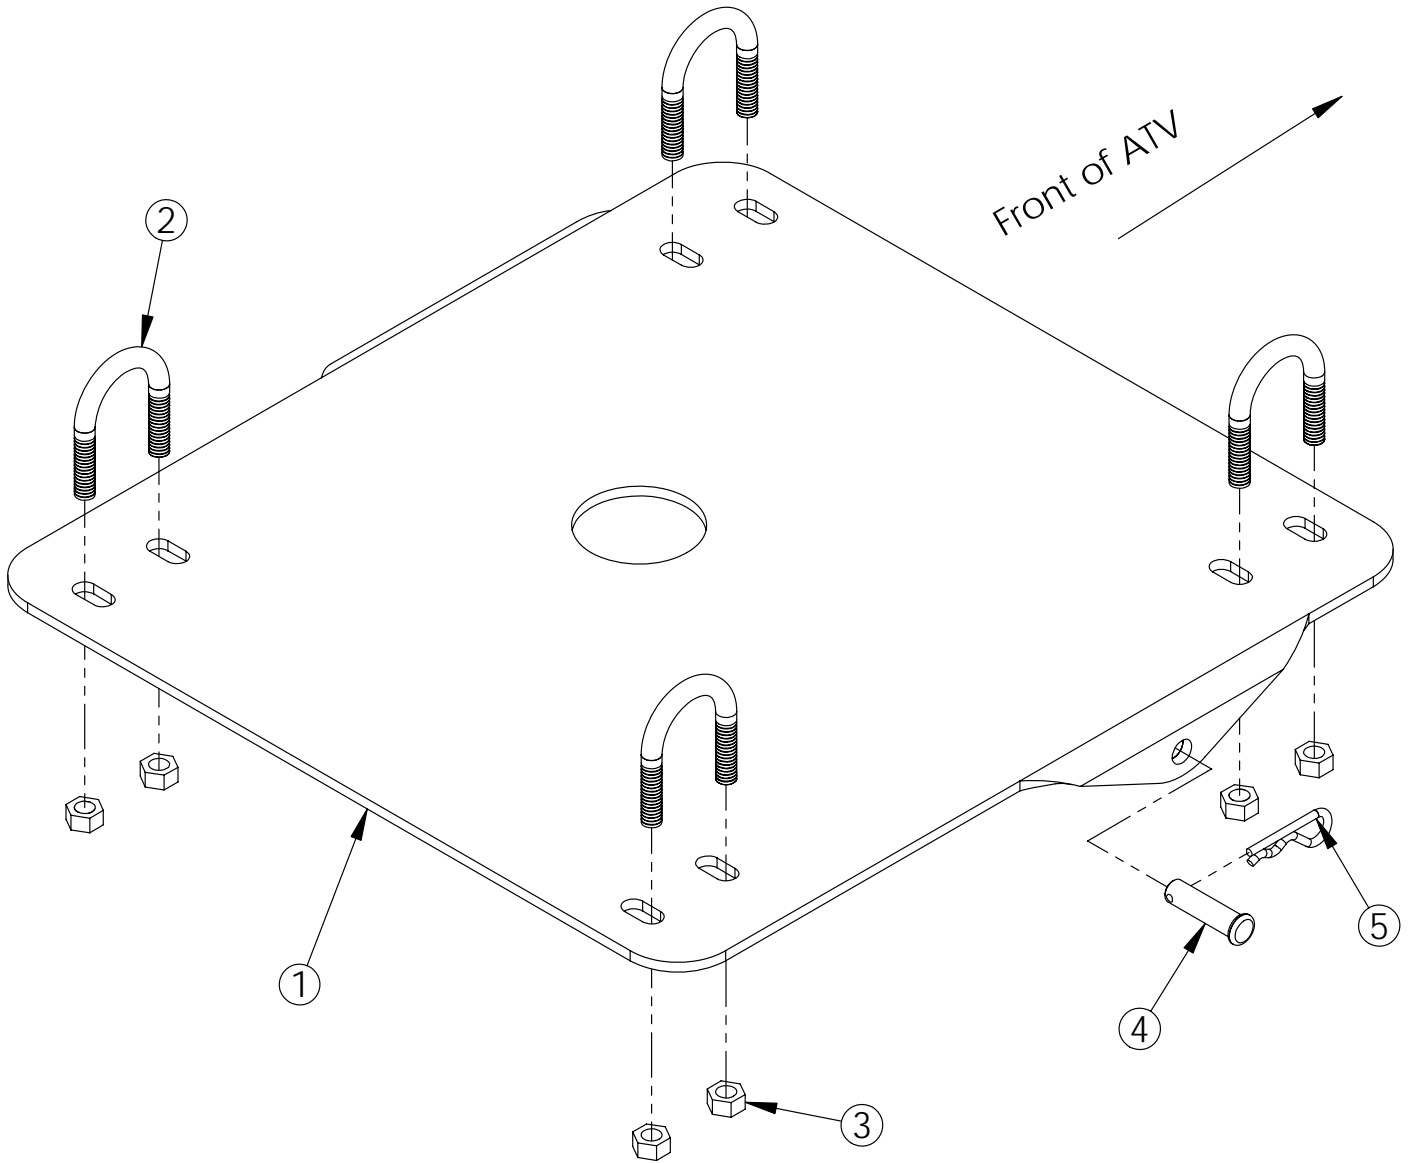

SNOW PLOW

ENCLOSED IN THIS KIT IS THE

ATTACHING HARDWARE KIT

TO HAVE A COMPLETE PLOW ASSEMBLY, YOU MUST HAVE AT LEAST FOUR BOXES:

- 1. MODEL SPECIFIC ATTACHING HARDWARE KIT: TO ATTACH THE UNIVERSAL PUSH TUBE TO ATV.**
- 2. UNIVERSAL PUSH TUBE**
- 3. BLADE OF YOUR CHOICE (COLOR, STYLE, & SIZE)**
- 4. YOUR CHOICE OF BLADE LIFT METHODS,**
 - a. UNIVERSAL MANUAL LIFT: #15-0015**
 - b. ELECTRIC BLADE LIFT**
 - c. USE YOUR WINCH TO RAISE AND LOWER YOUR BLADE.**

FOR SERVICE OR TECHNICAL SUPPORT CALL 1-800-841-2222

Model Number 15-2590 Parts List

ITEM NO.	QTY.	PART NO.	DESCRIPTION
1	1	CYC4649	Blade Mount
2	4	PUR1419	5/16" x 1-1/4" x 2" U-Bolt
3	8	PUR1278	Flange Nut 5/16" Serrated
4	2	PUR1209	Clevis Pin .375 x 1.375 Yellow Zinc
5	2	PUR1249	#3 Hair Pin

All directions referring to the right and the left are when the operator is sitting on the ATV.

**Model Number 15-2590
Attaching Bracket Installation Instructions**

1. Center the blade mount between the foot brackets on the bottom of the ATV. *See pictures below.*
2. Attach the blade mount to the cross tubes of the frame with four 5/16 x 1-1/4 x 2” U-bolts and eight 5/16” serrated flange hex nuts. *See pictures below.*