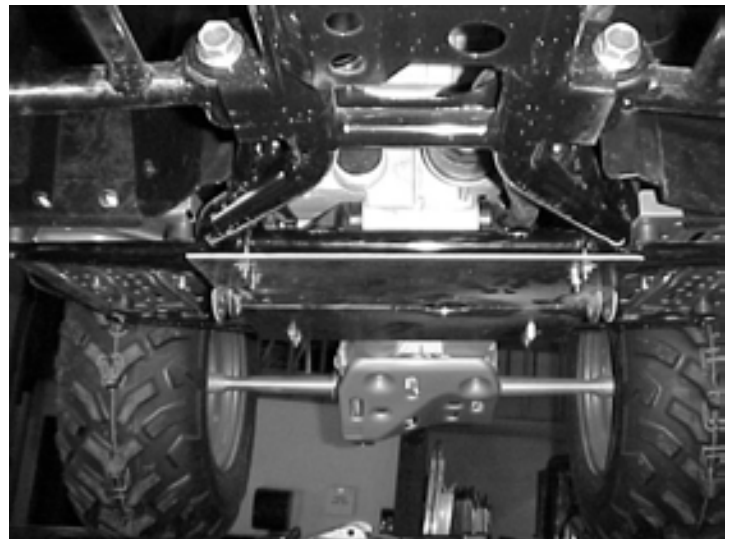

WARNING

- Due to reduced ground clearance remove plow Mount Brackets before trail riding.
- Do not exceed 5 MPH with the blade or its brackets installed
- Periodically check for wear and tightness of all bolts, nuts and fasteners. Replace or tighten as necessary

All directions referring to the right and the left are when the operator is sitting on the ATV.

**Model Number 15-2590
Attaching Bracket Installation Instructions**

1. Center the blade mount between the foot brackets on the bottom of the ATV. *See pictures below.*
2. Attach the blade mount to the cross tubes of the frame with four 5/16 x 1-1/4 x 2” U-bolts and eight 5/16” serrated flange hex nuts. *See pictures below.*

Fully tighten attaching hardware at this time.