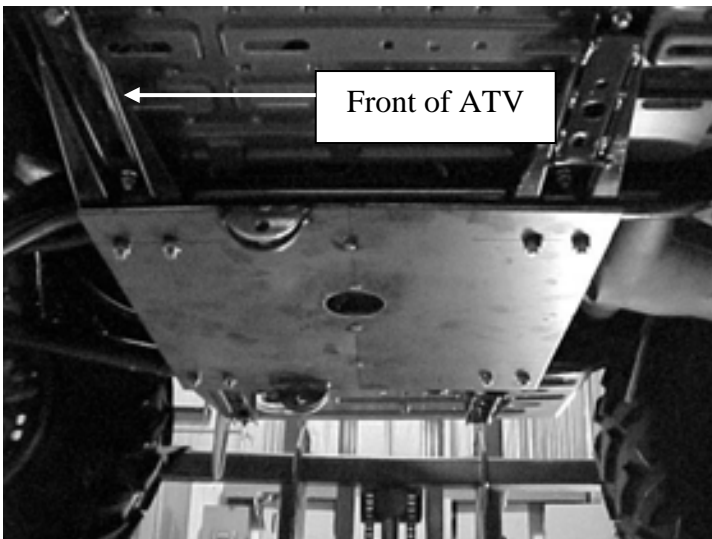

WARNING

- Due to reduced ground clearance remove plow Mount Brackets before trail riding.
- Do not exceed 5 MPH with the blade or its brackets installed
- Periodically check for wear and tightness of all bolts, nuts and fasteners. Replace or tighten as necessary

All directions referring to the right and the left are when the operator is sitting on the ATV.

**Model Number 15-2590
Attaching Bracket Installation Instructions**

1. Center the blade mount between the foot brackets on the bottom of the ATV. *See pictures below.*
2. Attach the blade mount to the cross tubes of the frame with four 5/16 x 1-1/4 x 2” U-bolts and eight 5/16” serrated flange hex nuts. *See pictures below.*

Fully tighten attaching hardware at this time.