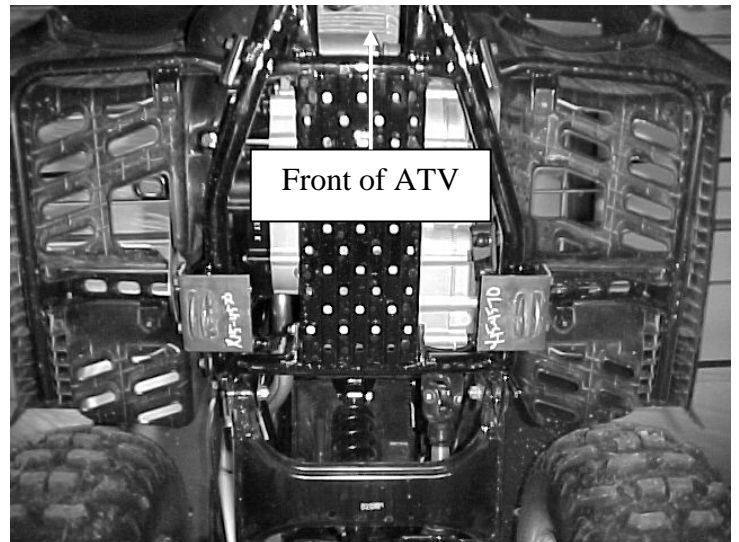

All directions referring to the right and the left are when the operator is sitting on the ATV.

15-4570 Attaching Bracket Installation Instructions

1. Remove the two stock metric bolts from just below the ATV's left foot pegs. Place the Left Attaching Bracket over the two holes. Attach the Left Attaching Bracket to the ATV using the 10-30 Metric Bolts and Lockwashers. Repeat this procedure for the Right side. See pictures below.
2. Retain stock bolts for use when Attaching Brackets are not installed.