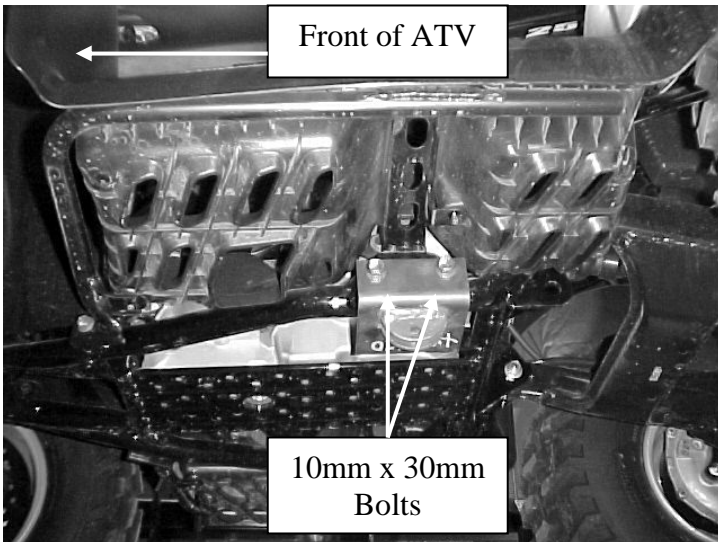

****WARNING****

- Due to reduced ground clearance, remove plow Mount Brackets before trail riding.
- Do not exceed 5 MPH with the blade or its brackets installed.

MAINTENANCE

- Periodically check for wear and tightness of all bolts, nuts and fasteners. Replace or tighten as necessary. Grease all pivot points and hinges as needed.

All directions referring to the right and the left are when the operator is sitting on the ATV.

15-4570 Attaching Bracket Installation Instructions

1. Remove the two stock metric bolts from just below the ATV's left foot pegs. Place the Left Attaching Bracket over the two holes. Attach the Left Attaching Bracket to the ATV using the 10-30 Metric Bolts and Lockwashers. Repeat this procedure for the Right side. See pictures below.
2. Retain stock bolts for use when Attaching Brackets are not installed.