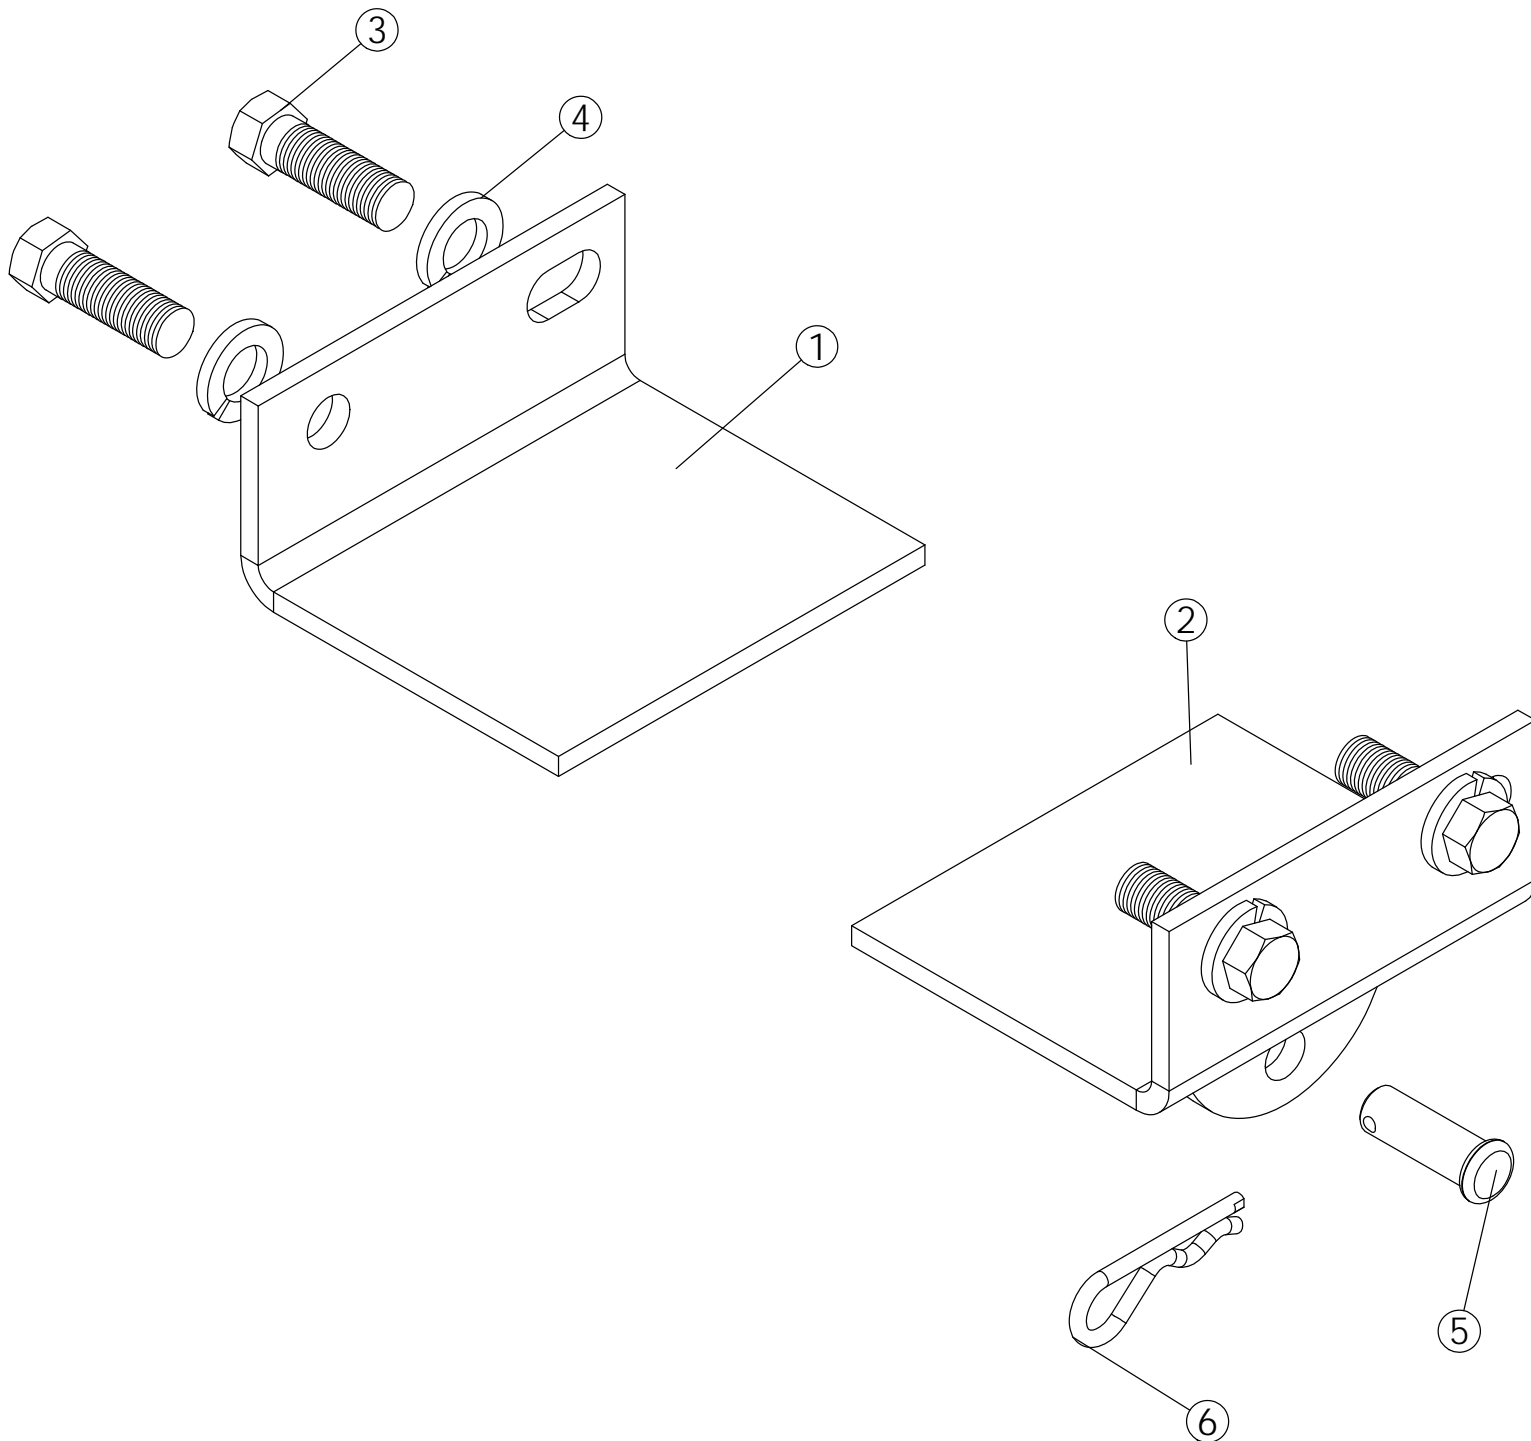

SNOW PLOW

ENCLOSED IN THIS KIT IS THE

ATTACHING HARDWARE KIT

TO HAVE A COMPLETE PLOW ASSEMBLY, YOU MUST HAVE AT LEAST FOUR BOXES:

- 1. MODEL SPECIFIC ATTACHING HARDWARE KIT: TO ATTACH THE UNIVERSAL PUSH TUBE TO ATV.**
- 2. UNIVERSAL PUSH TUBE**
- 3. BLADE OF YOUR CHOICE (COLOR, STYLE, & SIZE)**
- 4. YOUR CHOICE OF BLADE LIFT METHODS,**
 - a. UNIVERSAL MANUAL LIFT: #15-0015**
 - b. ELECTRIC BLADE LIFT**
 - c. USE YOUR WINCH TO RAISE AND LOWER YOUR BLADE.**

FOR SERVICE OR TECHNICAL SUPPORT CALL 1-800-841-2222

#15-4570 Parts List

ITEM NO.	QTY.	PART NO.	DESCRIPTION
1	1	CYC4218	Bracket, Right Attaching
2	1	CYC4220	Bracket, Left Attaching
3	4	PUR1299	10mm X 30mm Bolt
4	4	PUR1295	7/16" Lock Washer
5	2	PUR1209	3/8" Clevis Pin
6	2	PUR1249	#3 Hair Pin

All directions referring to the right and the left are when the operator is sitting on the ATV.

15-4570 Attaching Bracket Installation Instructions

1. Remove the two stock metric bolts from just below the ATV's left foot pegs. Place the Left Attaching Bracket over the two holes. Attach the Left Attaching Bracket to the ATV using the 10-30 Metric Bolts and Lockwashers. Repeat this procedure for the Right side. See pictures below.
2. Retain stock bolts for use when Attaching Brackets are not installed.